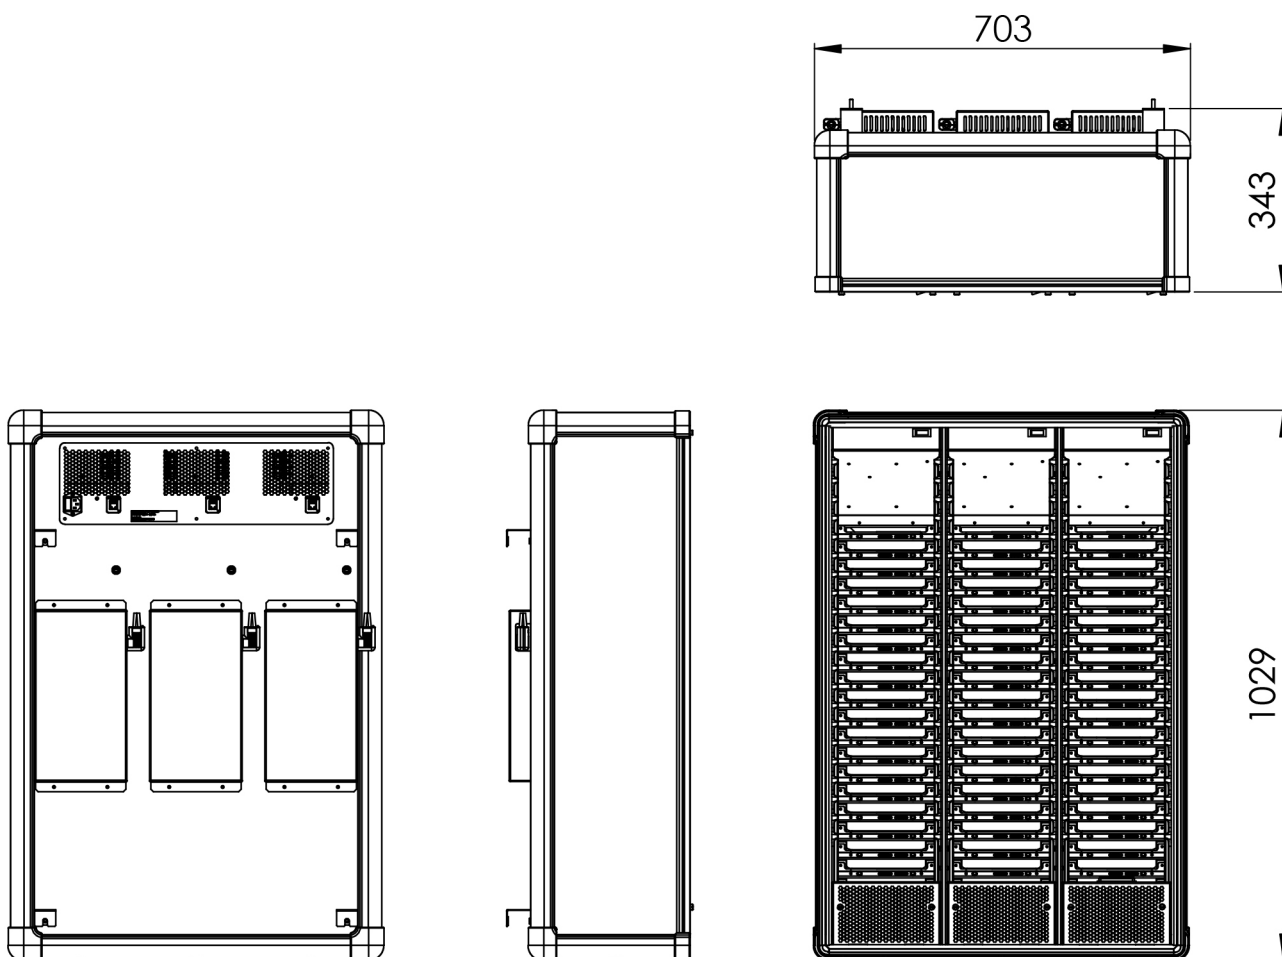

SPECIFICATIONS

TCS-360	Tablet Charging Station
Compatible Tablets	X230
Charging Bays	60 Bays - 5.4VDC / 3.2A per bay
Input Voltage	110 VAC 60Hz / 240VAC
Retention	M6 floor retention bolt, or wall retention strap
Dimensions	670mm (W) x 1029mm (H) x 302.5mm (D)
Weight	60kg
Operating Temp.	0°C – 30°C
Storage Temp.	-10°C – 50°C

TCS-360	Tablet Charging Station
Options	7 day/ 24 hour time switch – (230V only) 10/100 Ethernet Wired Connectivity to each Bay, with built in 10/100 Switch
Certification	CE, FCC pending (TCS-360, TCS-360-E only)
Ordering Information	TCS-360 – 60 bay Charge Station TCS-360-T – 60 Bay Charge Station with Timeswitch TCS-360-E – 60 Bay Charge Station with Ethernet TCS-360-TE – 60 Bay Charge Station with Timeswitch and Ethernet

TECHNICAL DETAILS

E&OE. Captec reserves the right to change specifications without notice.

CAPTEC

EMEA Office
Hampshire, PO15 5SH, UK

T: +44 (0)1489 866 066
F: +44 (0)1489 866 088
E: sales@uk.captec-group.com

[/company/captec](#)

www.captec-group.com

North America Office
Ontario, N3H 4R7, Canada

T: +1 (519)650-4000
F: +1 (519)650-2000
E: sales@ca.captec-group.com

[@Captecgroup](#)

171214-1 © Captec Ltd. 2017 All rights reserved - All products and company names listed are trademarks or trade names of their respective companies