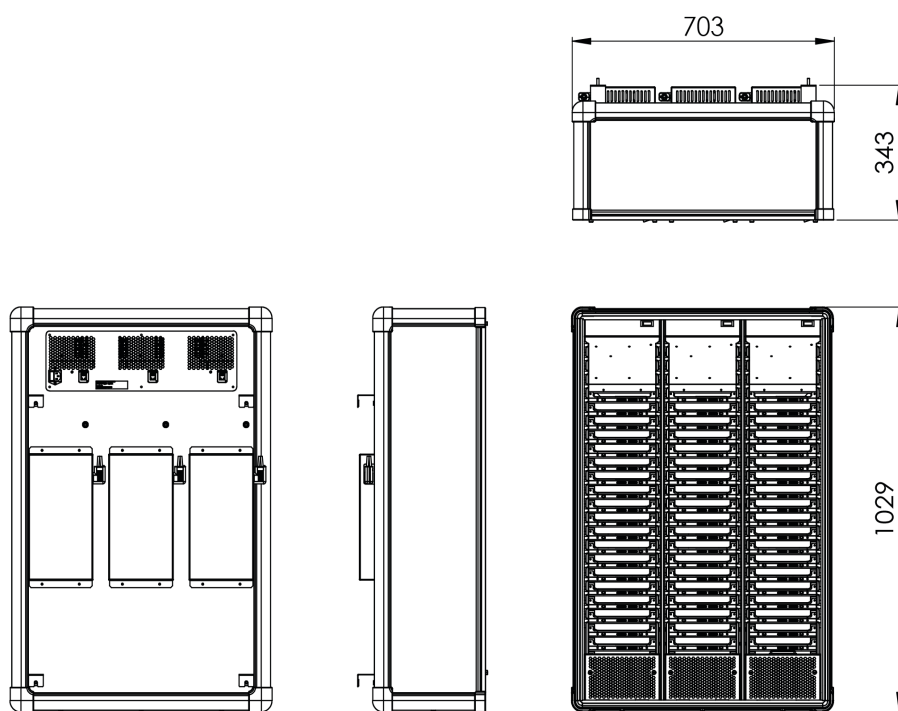

SPECIFICATIONS

TCS-360	Tablet Charging Station
Compatible Tablets	X230
Charging Bays	60 Bays - 5.4VDC / 3.2A per bay
Input Voltage	110 VAC 60Hz / 240VAC
Retention	M6 floor retention bolt, or wall retention strap
Dimensions	670mm (W) x 1029mm (H) x 302.5mm (D)
Weight	60kg
Operating Temp.	0°C – 30°C
Storage Temp.	-10°C – 50°C

TCS-360	Tablet Charging Station
Options	7 day/24 hour time switch – (230V only) 10/100 Ethernet wired connectivity to each bay, with built in 10/100 switch
Certification	CE, FCC pending (TCS-360, TCS-360-E only)
Ordering Information	TCS-360 – 60 Bay Charge Station TCS-360-T – 60 Bay Charge Station with Timeswitch TCS-360-E – 60 Bay Charge Station with Ethernet TCS-360-TE – 60 Bay Charge Station with time switch and Ethernet

TECHNICAL DETAILS

For more information about our tablets and charging stations visit:
www.captec-group.com/platforms/tablets/

E&OE. Captec reserves the right to change specifications without notice.

CAPTEC

www.captec-group.com

EMEA Office
Hampshire, PO15 5SH, UK

North America Office
Ontario, N3H 4R7, Canada

T: +44 (0)1489 866 066
F: +44 (0)1489 866 088
E: sales@uk.captec-group.com

T: +1 (519)650-4000
F: +1 (519)650-2000
E: sales@ca.captec-group.com

[/company/captec](https://www.linkedin.com/company/captec)

[@Captecgroup](https://twitter.com/Captecgroup)

171214-1 © Captec Ltd. 2017 All rights reserved - All products and company names listed are trademarks or trade names of their respective companies